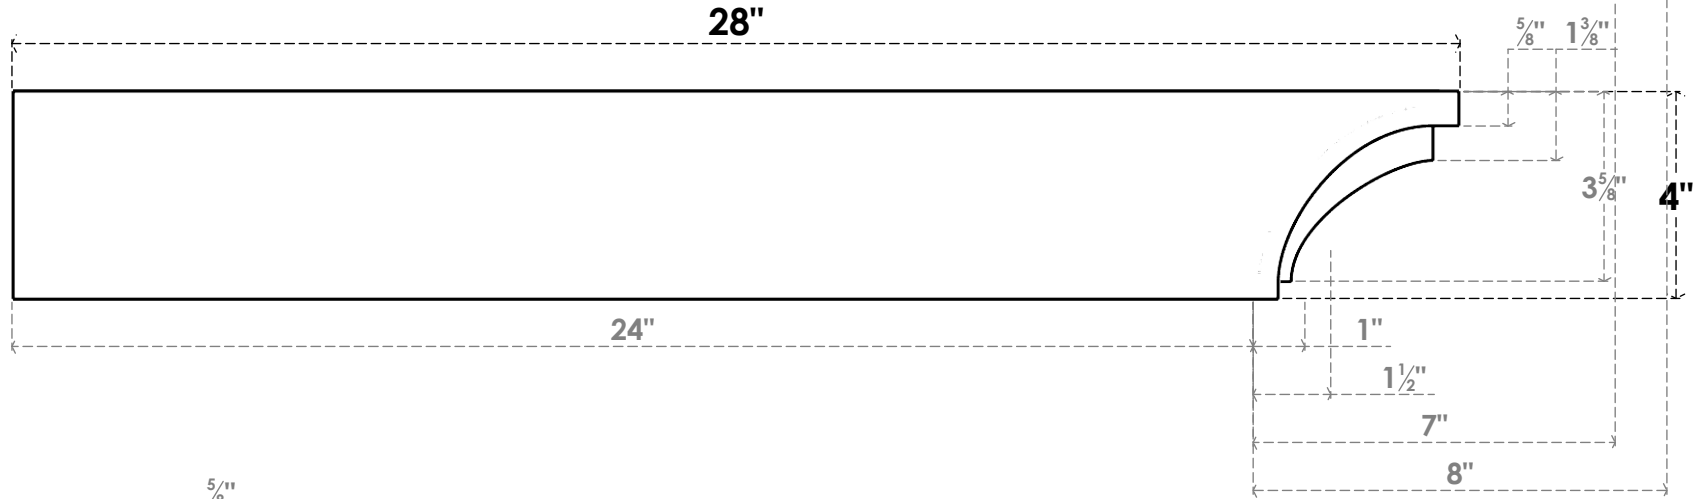

# ITEM NUMBER: RFTURO040X04000X28000X004RIV00RCPR

4"W X 4"H X 28"L TIMBERTHANE ROUGH CEDAR RIVERA FAUX WOOD OPEN RAFTER TAIL, 4"L END, PRIMED TAN

GENERATED DATE : 03/02/2023

EKENA MILLWORK  
 2300 WEST MAIN ST.  
 CLARKSVILLE, TX 75426  
 TOLL FREE: 866-607-0453  
 WWW.EKENAMILLWORK.COM

### NOTES

1. INSTALLATION TO BE COMPLETED IN ACCORDANCE WITH MANUFACTURER'S SPECIFICATIONS.
2. DRAWING MAY NOT BE TO SCALE
3. THIS DRAWING IS INTENDED FOR DESIGN AND PLANNING PURPOSES ONLY.
4. ALL INFORMATION CONTAINED HEREIN WAS CURRENT AT THE TIME OF DEVELOPMENT BUT MUST BE REVIEWED AND APPROVED BY THE PRODUCT MANUFACTURER TO BE CONSIDERED ACCURATE.
5. TIMBERTHANE ARCHITECTURAL PRODUCTS ARE MADE FROM HIGH DENSITY URETHANE AND COME FACTORY PRIMED