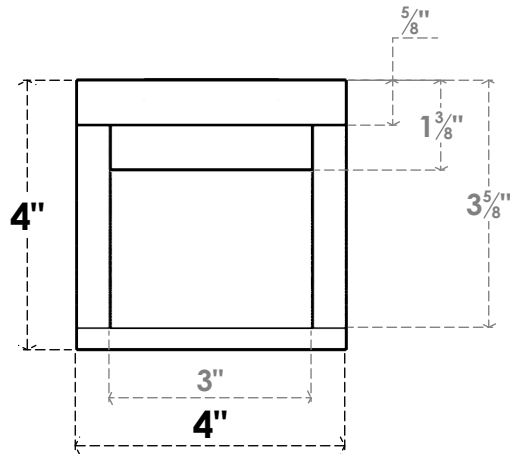

# ITEM NUMBER: RFTURO040X04000X28000X004RIV00RCPR

4"W X 4"H X 28"L TIMBERTHANE ROUGH CEDAR RIVERA FAUX WOOD OPEN RAFTER TAIL, 4"L END, PRIMED TAN

GENERATED DATE : 03/02/2023

EKENA MILLWORK  
 2300 WEST MAIN ST.  
 CLARKSVILLE, TX 75426  
 TOLL FREE: 866-607-0453  
 WWW.EKENAMILLWORK.COM

### NOTES

1. INSTALLATION TO BE COMPLETED IN ACCORDANCE WITH MANUFACTURER'S SPECIFICATIONS.
2. DRAWING MAY NOT BE TO SCALE
3. THIS DRAWING IS INTENDED FOR DESIGN AND PLANNING PURPOSES ONLY.
4. ALL INFORMATION CONTAINED HEREIN WAS CURRENT AT THE TIME OF DEVELOPMENT BUT MUST BE REVIEWED AND APPROVED BY THE PRODUCT MANUFACTURER TO BE CONSIDERED ACCURATE.
5. TIMBERTHANE ARCHITECTURAL PRODUCTS ARE MADE FROM HIGH DENSITY URETHANE AND COME FACTORY PRIMED